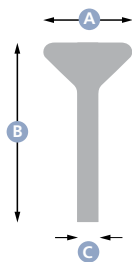

Bulb sections

SIZE IN MM A X B X C	WEIGHT IN KGS/M	6082 T6
18 x 40 x 4	0,71	●
20 x 55 x 5	1,13	●
20 x 55 x 7	1,41	●
20 x 100 x 8	2,51	●
24 x 160 x 8	3,97	●