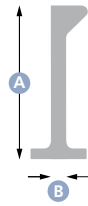

T-bulb flats

SIZE IN MM A X B	WEIGHT IN KGS/M	6082 T6	SIZE IN MM A X B	WEIGHT IN KGS/M	6082 T6
100 x 5	2,97	●	76 x 4	1,79	●
127 x 6	4,64	●			