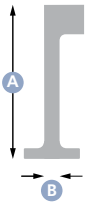

T-bulb flats

SIZE IN MM A X B	WEIGHT IN KGS/M	6082 T6	SIZE IN MM A X B	WEIGHT IN KGS/M	6082 T6
100 x 5	2,97	●	76 x 4	1,79	●
127 x 6	4,64	●			